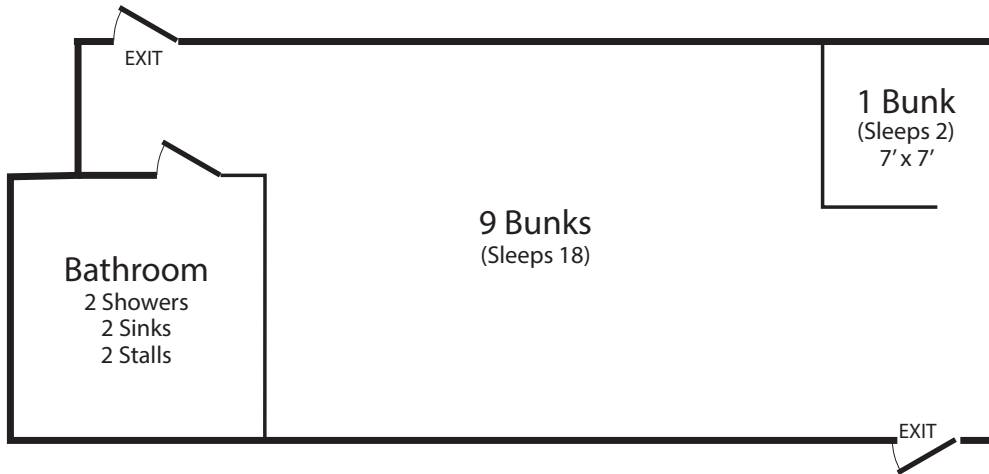

# LIVERY BUNKHOUSE

Men and/or Women\* • Sleeps 42

**NORTH SIDE - 42'x20'**

**SOUTH SIDE - 41'x20'**

- Ranch Style Bunkhouse
- Modern Bathroom/Shower Facilities
- ADA Compliant
- Additional Shower Facilities Nearby
- Heating & Air Conditioning

\* Men on one side/Women on the other