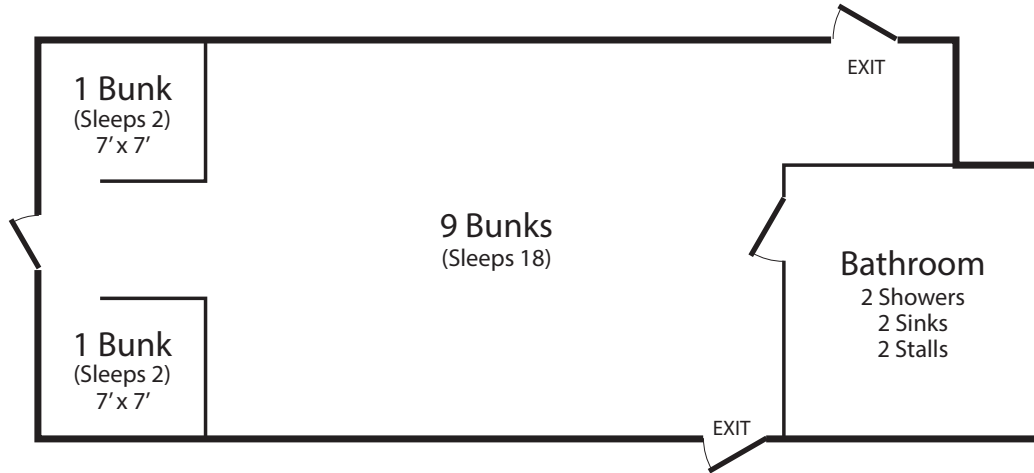

# LIVERY BUNKHOUSE

Men and/or Women\* • Sleeps 42

**NORTH SIDE - 42'x20'**

**SOUTH SIDE - 41'x20'**

- Ranch Style Bunkhouse
- Modern Bathroom/Shower Facilities
- ADA Compliant
- Additional Shower Facilities Nearby
- Heating & Air Conditioning

\* Men on one side/Women on the other