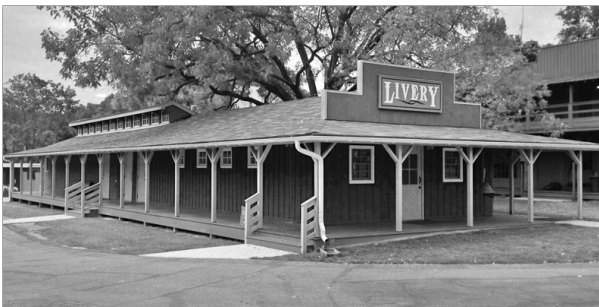

# LIVERY BUNKHOUSE

Men and/or Women\* • Sleeps 42

**NORTH SIDE - 42'x20'**

**SOUTH SIDE - 41'x20'**

- Ranch Style Bunkhouse
- Modern Bathroom/Shower Facilities
- ADA Compliant
- Additional Shower Facilities Nearby
- Heating & Air Conditioning

\* Men on one side/Women on the other