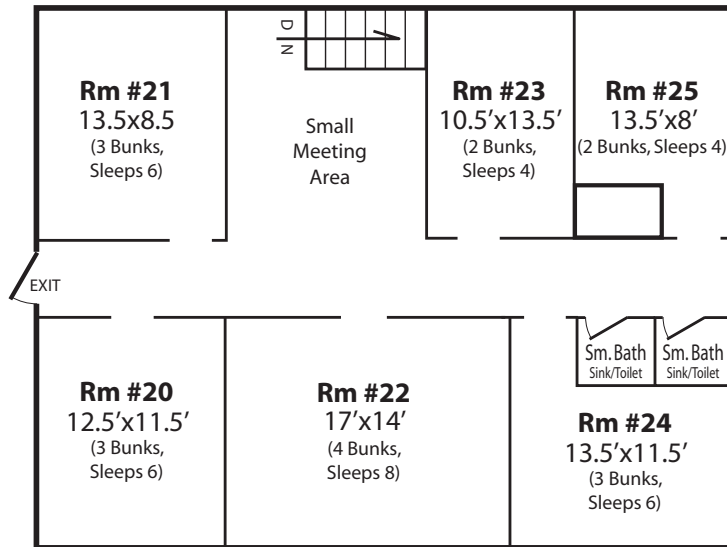

SECOND FLOOR

FIRST FLOOR

- Historic 19th Century Mill
- Modern Bathroom/Shower Facilities
- Additional Shower Facilities Nearby
- Wood Floors
- Two Small Meeting Areas
- Heating & Air Conditioning