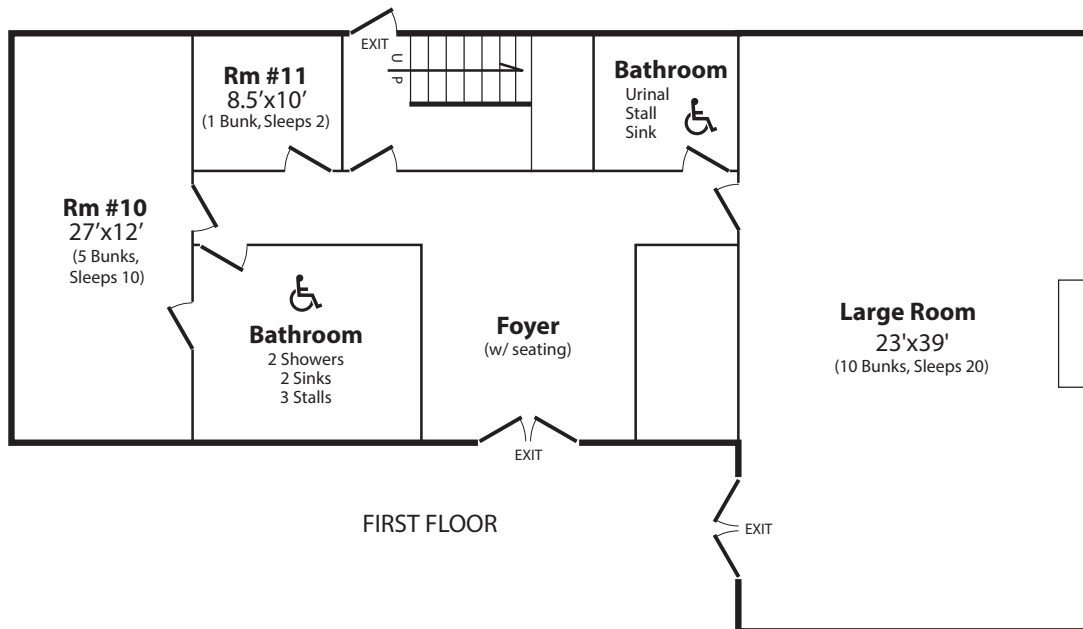

MUDDY CREEK HOUSE

Men and/or Women* • Sleeps 78

- Modern Bathroom/Shower Facilities on Each Floor
- First Floor is Wheel Chair Accessible
- Large Front Porch on Each Floor
- Heating & Air Conditioning

* Men on one Floor/Women on the other