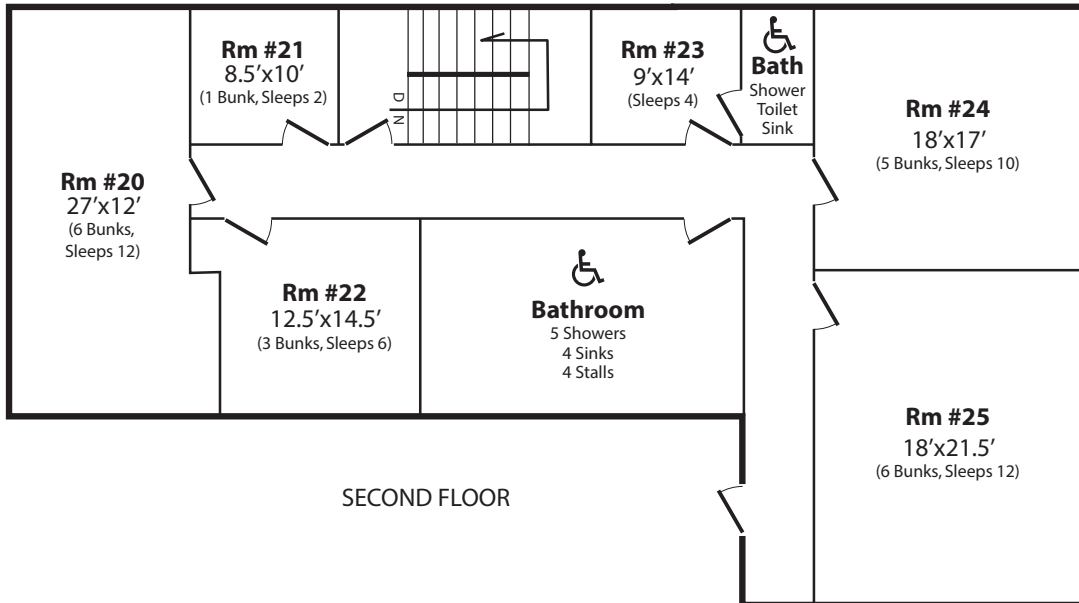

MUDDY CREEK HOUSE

Men and/or Women* • Sleeps 78

- Modern Bathroom/Shower Facilities on Each Floor
- First Floor is Wheel Chair Accessible
- Large Front Porch on Each Floor
- Heating & Air Conditioning

* Men on one Floor/Women on the other